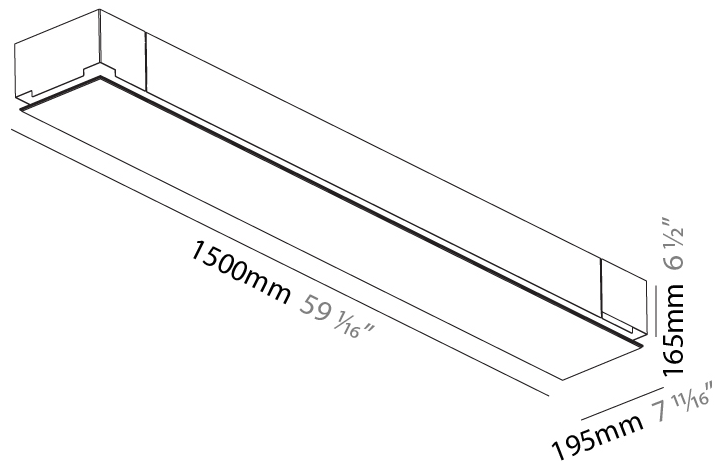

Series: Pi2
Subseries: Pi2 Whiteline
Brand: Prolicht
Division: Architectural
Mounting Type: Trimless
Mounting Location: Ceiling
Subcategory: Ambient

PHYSICAL

Shape: Rectangle
Length (mm): 1500
Length (in): 59 1/16
Width (mm): 195
Width (in): 7 11/16
Depth (mm): 165
Depth (in): 6 1/2
Ceiling Thickness (mm): 10 / 12.5 / 15 / 25 / 30
Ceiling Thickness (in): 3/8 or 1/2 or 9/16 or 1 or 1 3/16
Min. Recessing Depth (mm): 180
Min. Recessing Depth (in): 7 1/16
Light Distribution: Direct
Weight (kg): 9.7
Weight (lbs): 21.34
Diffuser: PMMA - Opal
Fixture Material: Extruded Aluminum / Steel
Cut-out Measurements: 1535mm / 60 7/16" x 230mm / 9 1/16"
Upon Request: Unique Sizes Unique Ceiling Thickness Unique Mounting Depth Spot Inserts

ELECTRICAL

Lamp Type: LED (Zhaga Standard)
Total Output Wattage (W): 47.8
Dimming: [Tri-Mode (Non-Dimming and Phase Dimming (120Vac only) and 0-10V Dimming)](#)
Driver Included: Yes
Driver Location: Integrated
Driver Type: Constant Current - Universal
Driver Class: Class 2
Input Voltage (V): 120 - 277
Constant Current (MA): 500

LED

Color Temperature (°K): [3000](#) / [3500](#) / [4000](#)
Max. Delivered Lumen (lm): 3890 / 4194 / 4280
CRI: >80 CRI
Efficiency (%): 0.611
Lamp Life (hrs): 50000
Upon Request: RGB-W Tunable White Special Color Temperature CRI90

OPTICAL

RATINGS AND CERTIFICATIONS

Certified By: Certified for North American Standards
IP rating: IP20

PROJECT
TYPE
SPECIFIER
QUANTITY
DATE